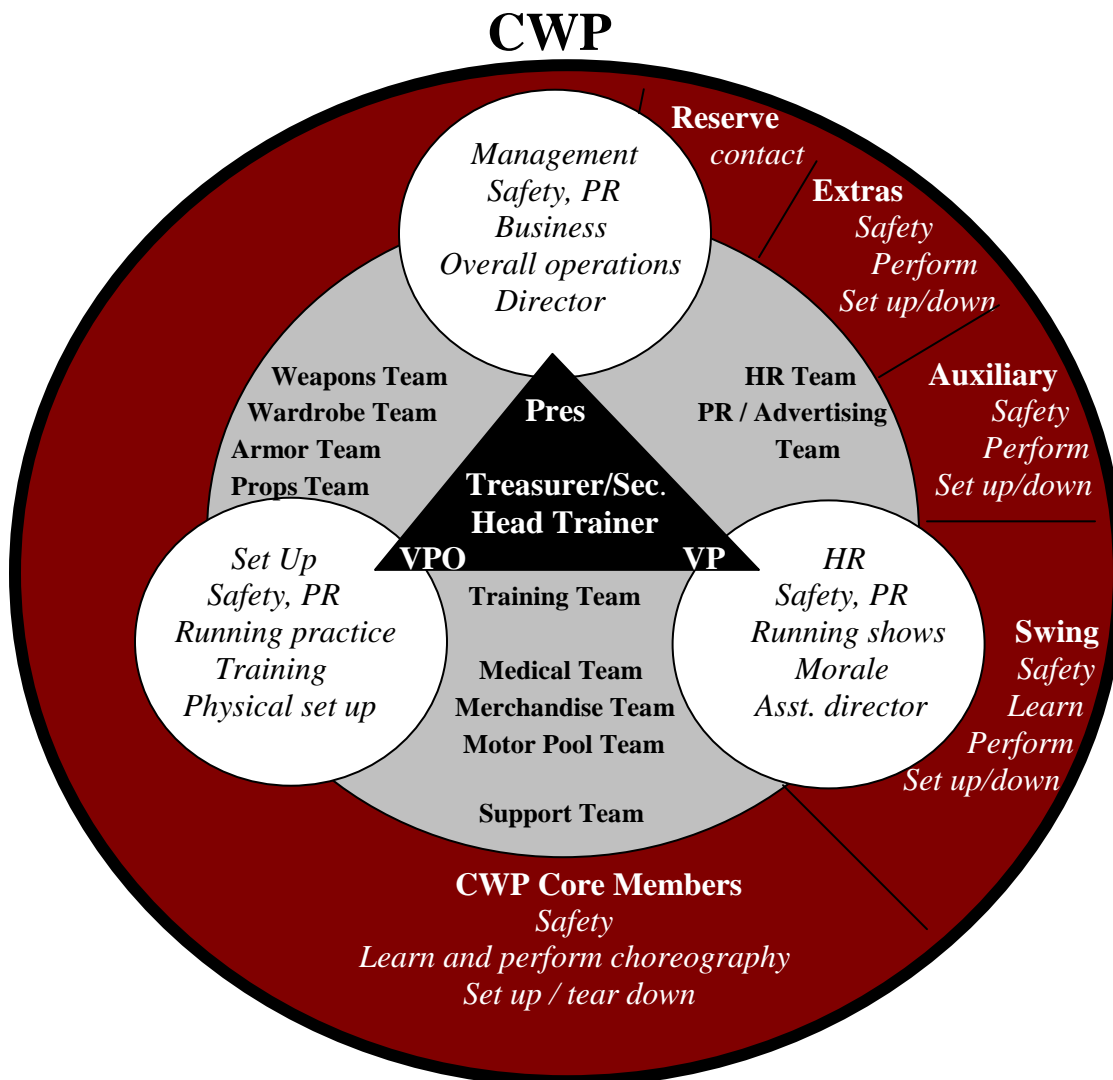

Castle Wall Productions Organizational Model

Large circle - CWP members status.

Small circle circle - CWP teams.

Black triangle - Senior officers.

White circles - Primary responsibilities for each senior officer.

Italics - duties of each status.